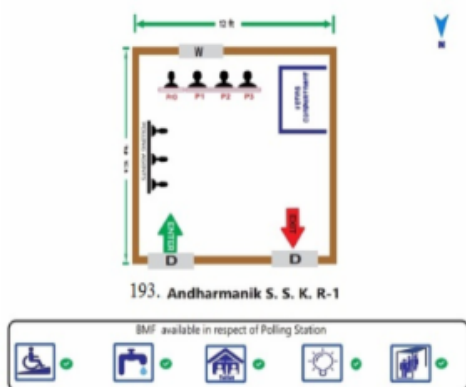

Nazri Naksha

Google Map View

Polling Station Building Front View

Polling Station Front View

Cad View

Key MAP View