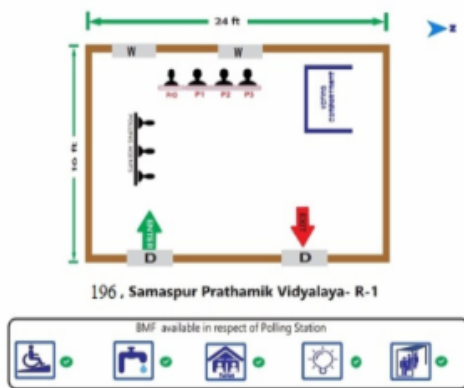

Nazri Naksha

Google Map View

Polling Station Building Front View

Polling Station Front View

Cad View

Key MAP View