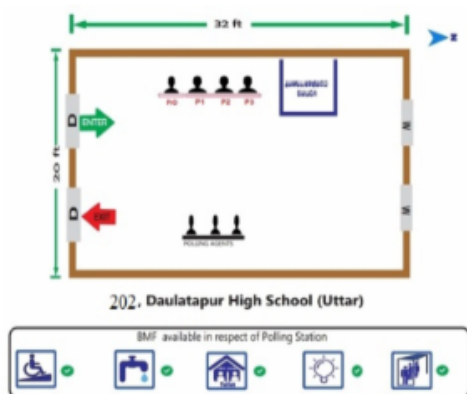

Nazri Naksha

Google Map View

Polling Station Building Front View

Polling Station Front View

Cad View

Key MAP View