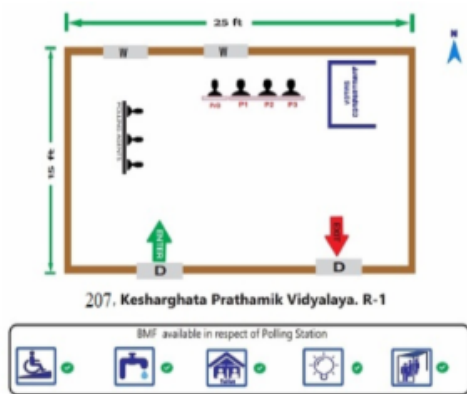

Nazri Naksha

Google Map View

Polling Station Building Front View

Polling Station Front View

Cad View

Key MAP View