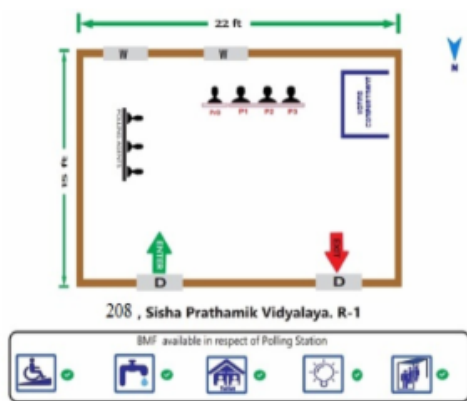

Nazri Naksha

Google Map View

Polling Station Building Front View

Polling Station Front View

Cad View

Key MAP View