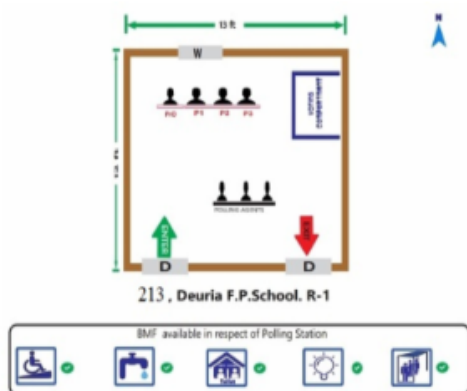

Nazri Naksha

Google Map View

Polling Station Building Front View

Polling Station Front View

Cad View

Key MAP View