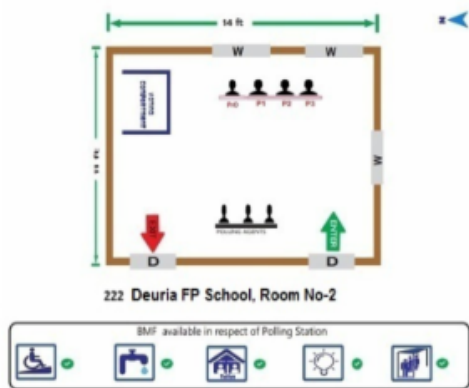

Nazri Naksha

Google Map View

Polling Station Building Front View

Polling Station Front View

Cad View

Key MAP View