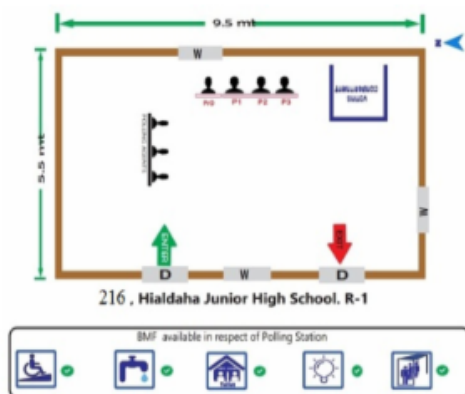

Nazri Naksha

Google Map View

Polling Station Building Front View

Polling Station Front View

Cad View

Key MAP View