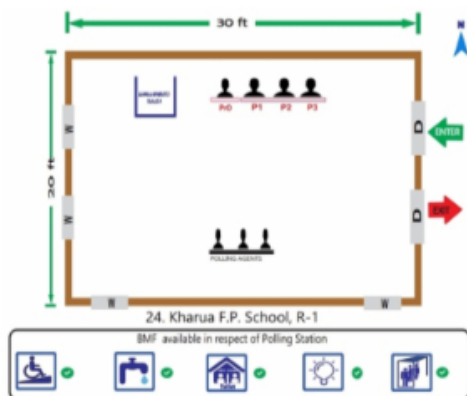

Nazri Naksha

Google Map View

Polling Station Building Front View

Polling Station Front View

Cad View

Key MAP View