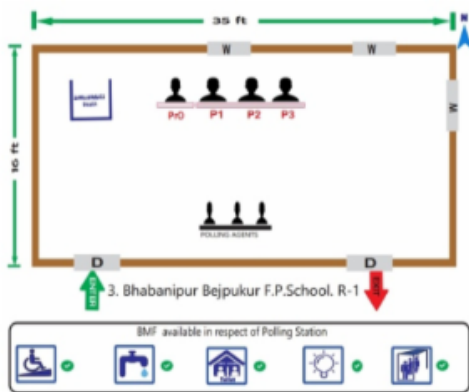

Nazri Naksha

Google Map View

Polling Station Building Front View

Polling Station Front View

Cad View

Key MAP View