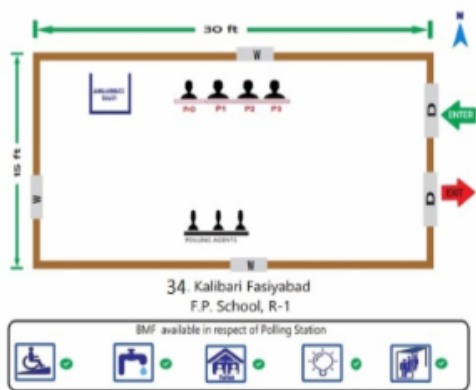

Nazri Naksha

Google Map View

Polling Station Building Front View

Polling Station Front View

Cad View

Key MAP View