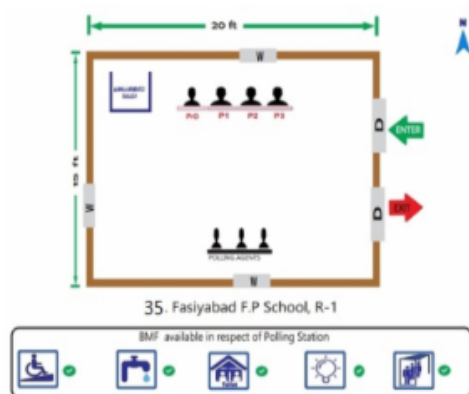

Nazri Naksha

Google Map View

Polling Station Building Front View

Polling Station Front View

Cad View

Key MAP View