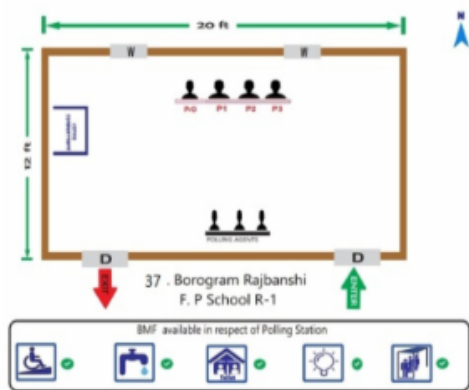

Nazri Naksha

Google Map View

Polling Station Building Front View

Polling Station Front View

Cad View

Key MAP View