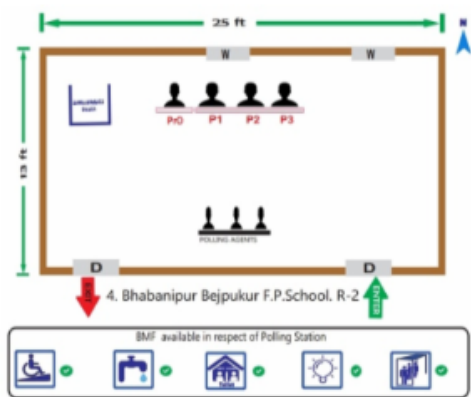

Nazri Naksha

Google Map View

Polling Station Building Front View

Polling Station Front View

Cad View

Key MAP View