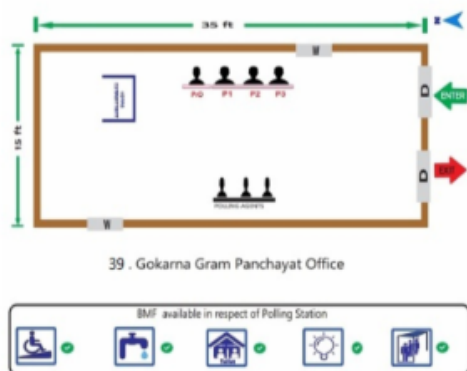

Nazri Naksha

Google Map View

Polling Station Building Front View

Polling Station Front View

Cad View

Key MAP View