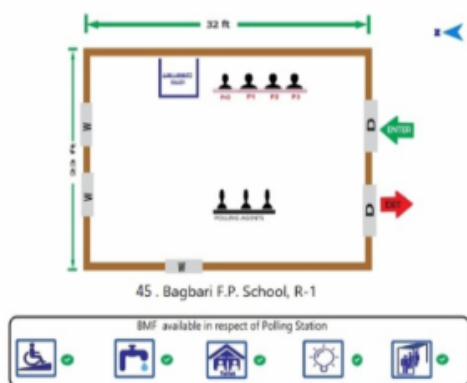

Nazri Naksha

Google Map View

Polling Station Building Front View

Polling Station Front View

Cad View

Key MAP View