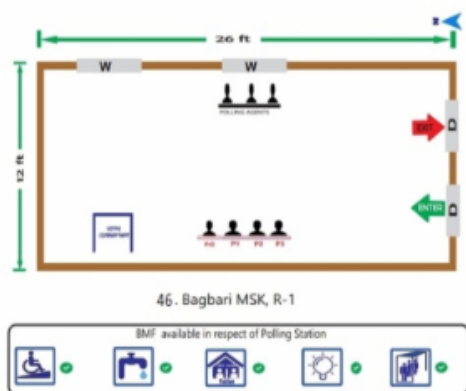

Nazri Naksha

Google Map View

Polling Station Building Front View

Polling Station Front View

Cad View

Key MAP View