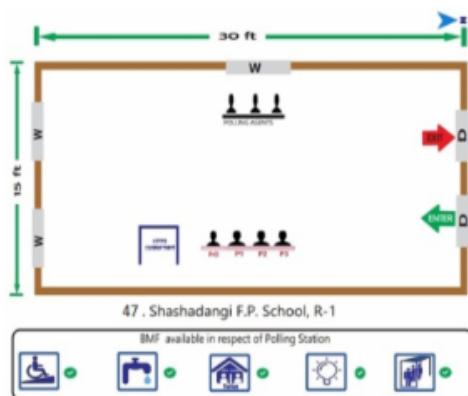

Nazri Naksha

Google Map View

Polling Station Building Front View

Polling Station Front View

Cad View

Key MAP View