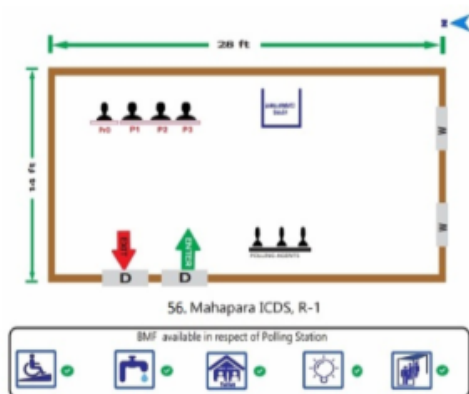

Nazri Naksha

Google Map View

Polling Station Building Front View

Polling Station Front View

Cad View

Key MAP View