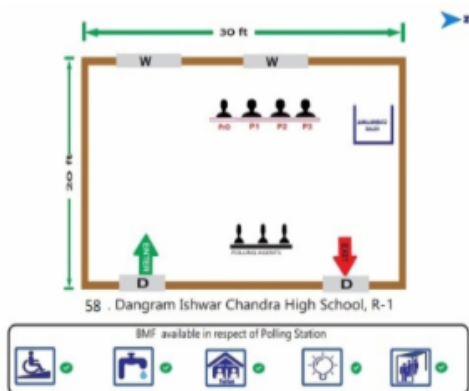

Nazri Naksha

Google Map View

Polling Station Building Front View

Polling Station Front View

Cad View

Key MAP View