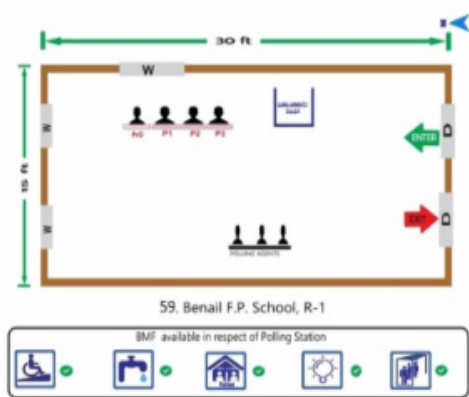

Nazri Naksha

Google Map View

Polling Station Building Front View

Polling Station Front View

Cad View

Key MAP View