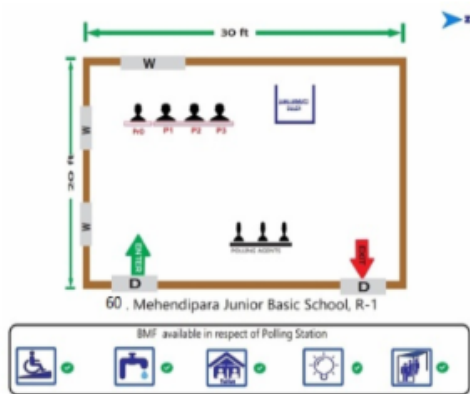

Nazri Naksha

Google Map View

Polling Station Building Front View

Polling Station Front View

Cad View

Key MAP View