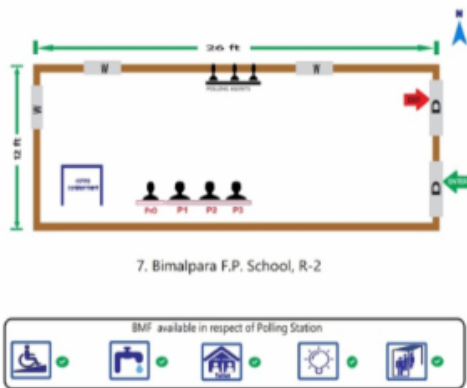

Nazri Naksha

Google Map View

Polling Station Building Front View

Polling Station Front View

Cad View

Key MAP View