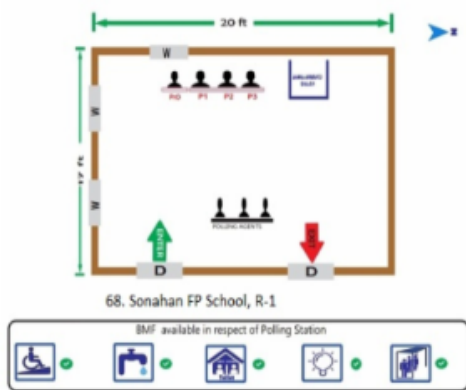

Nazri Naksha

Google Map View

Polling Station Building Front View

Polling Station Front View

Cad View

Key MAP View