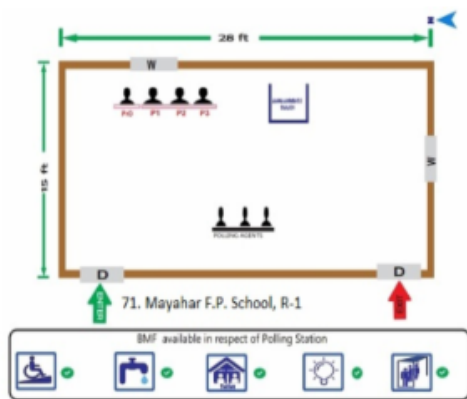

Nazri Naksha

Google Map View

Polling Station Building Front View

Polling Station Front View

Cad View

Key MAP View