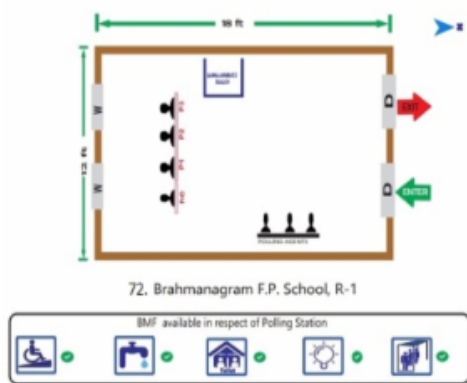

Nazri Naksha

Google Map View

Polling Station Building Front View

Polling Station Front View

Cad View

Key MAP View