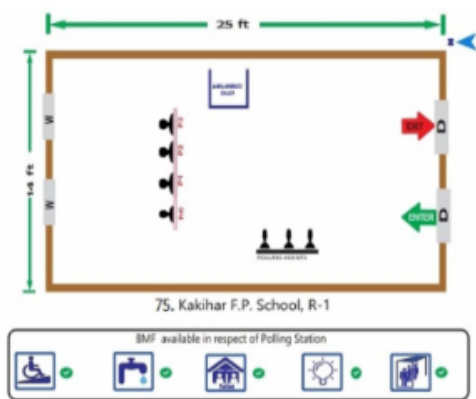

Nazri Naksha

Google Map View

Polling Station Building Front View

Polling Station Front View

Cad View

Key MAP View