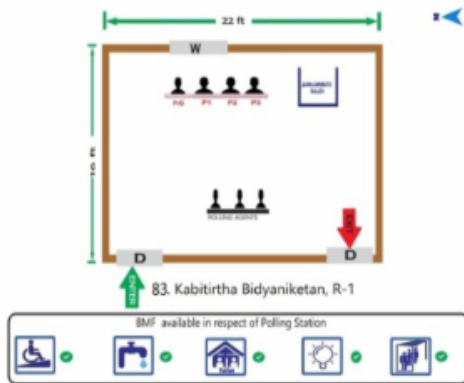

Nazri Naksha

Google Map View

Polling Station Building Front View

Polling Station Front View

Cad View

Key MAP View