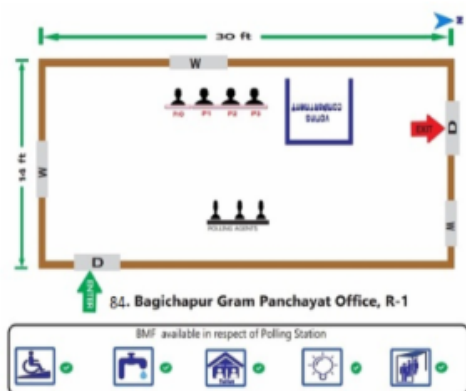

Nazri Naksha

Google Map View

Polling Station Building Front View

Polling Station Front View

Cad View

Key MAP View