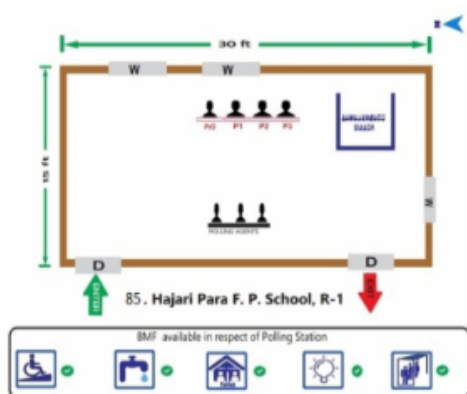

Nazri Naksha

Google Map View

Polling Station Building Front View

Polling Station Front View

Cad View

Key MAP View