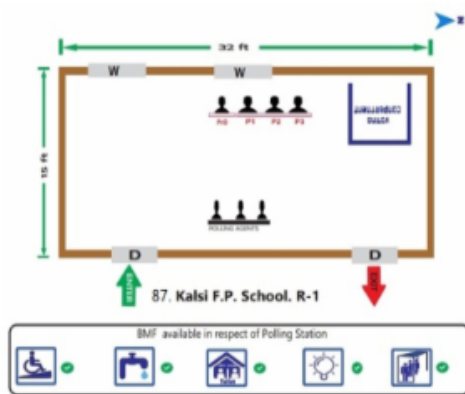

Nazri Naksha

Google Map View

Polling Station Building Front View

Polling Station Front View

Cad View

Key MAP View