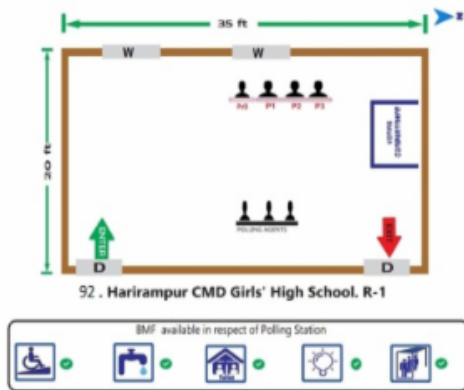

Nazri Naksha

Google Map View

Polling Station Building Front View

Polling Station Front View

Cad View

Key MAP View