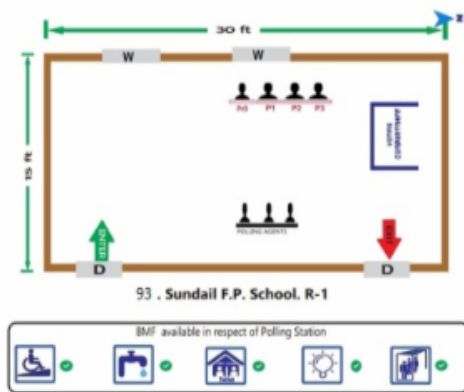

Nazri Naksha

Google Map View

Polling Station Building Front View

Polling Station Front View

Cad View

Key MAP View