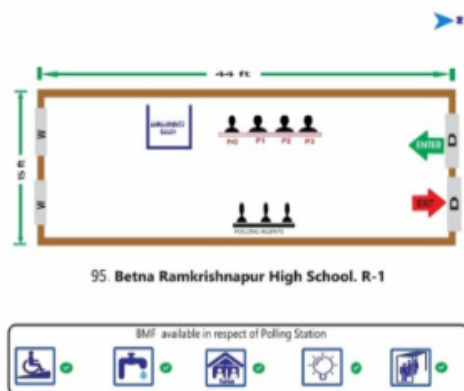

Nazri Naksha

Google Map View

Polling Station Building Front View

Polling Station Front View

Cad View

Key MAP View