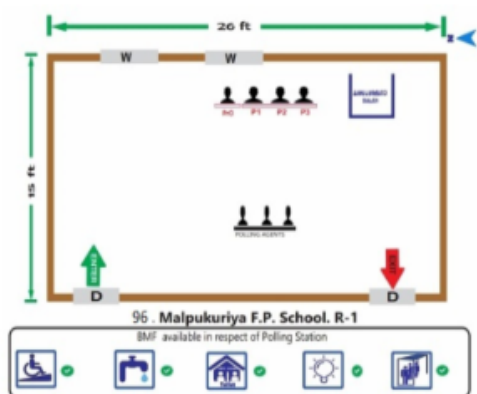

Nazri Naksha

Google Map View

Polling Station Building Front View

Polling Station Front View

Cad View

Key MAP View