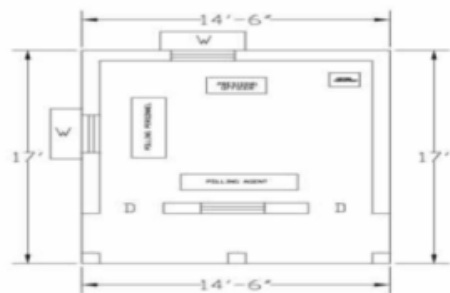

Nazri Naksha

Google Map View

Polling Station Building Front View

Polling Station Front View

Cad View

Key MAP View