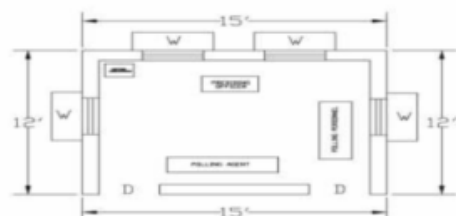

Nazri Naksha

Google Map View

Polling Station Building Front View

Polling Station Front View

Cad View

Key MAP View