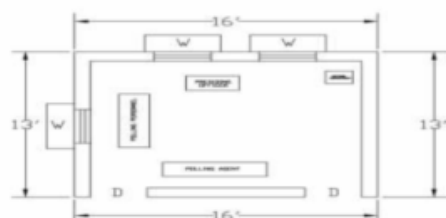

Nazri Naksha

Google Map View

Polling Station Building Front View

Polling Station Front View

Cad View

Key MAP View