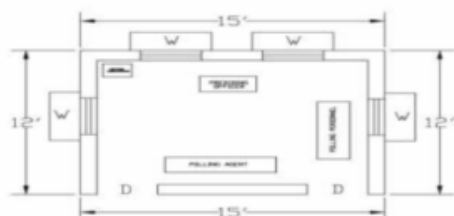

Nazri Naksha

Google Map View

Polling Station Building Front View

Polling Station Front View

Cad View

Key MAP View