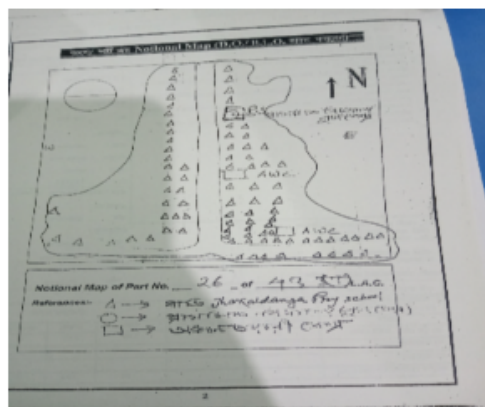

Nazri Naksha

Google Map View