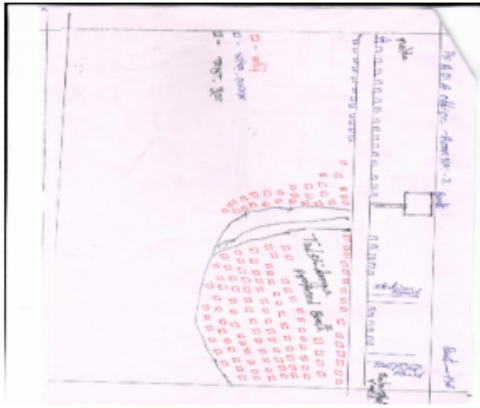

Polling Station Building Front View

Nazri Naksha