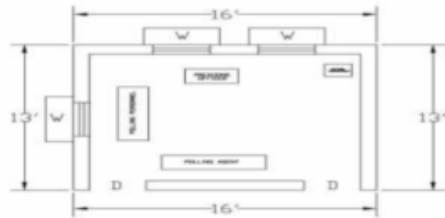

Nazri Naksha

Google Map View

Polling Station Building Front View

Polling Station Front View

Cad View

Key MAP View