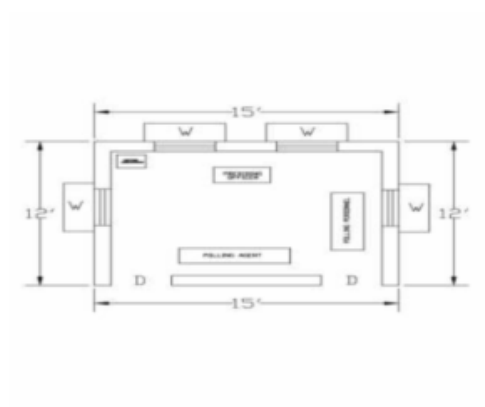

Nazri Naksha

Google Map View

Polling Station Building Front View

Polling Station Front View

Cad View

Key MAP View