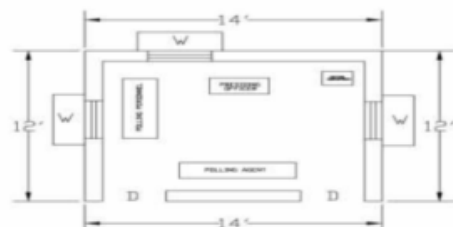

Nazri Naksha

Google Map View

Polling Station Building Front View

Polling Station Front View

Cad View

Key MAP View