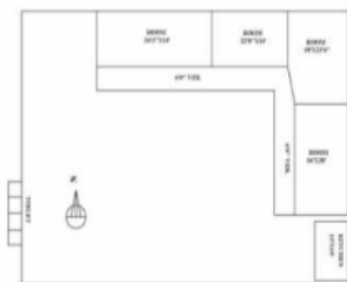

Nazri Naksha

SITE PLAN OF KOIL PRIMARY SCHOOL UNDER KORKOACH G.P,
GAZOLE NORTH CIRCLE, MALDA.