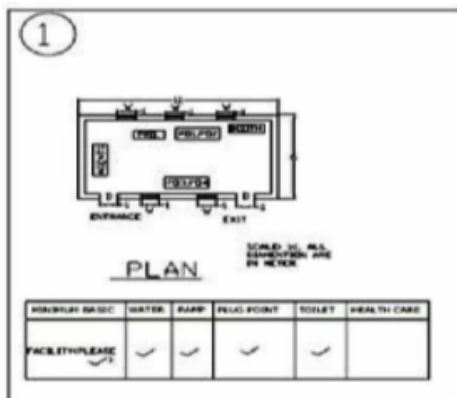

Nazri Naksha

Google Map View

Polling Station Building Front View

Polling Station Front View

Cad View

Key MAP View