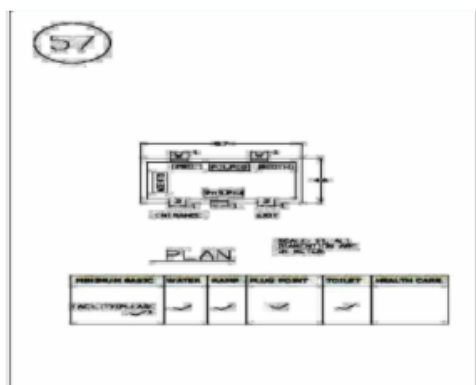

Nazri Naksha

Google Map View

Polling Station Building Front View

Polling Station Front View

Cad View

Key MAP View