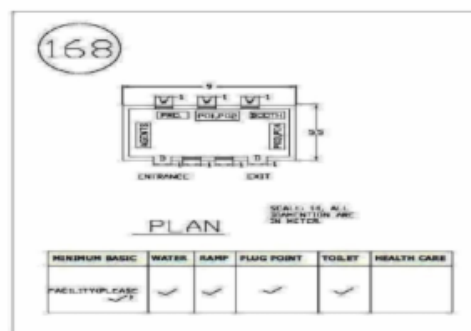

Nazri Naksha

Google Map View

Polling Station Building Front View

Polling Station Front View

Cad View

Key MAP View