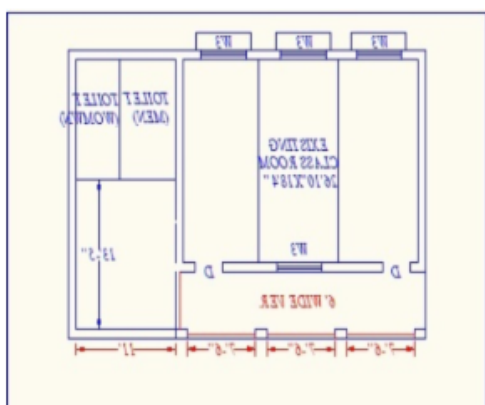

Nazri Naksha

Google Map View

Polling Station Building Front View

Polling Station Front View

Cad View

Key MAP View