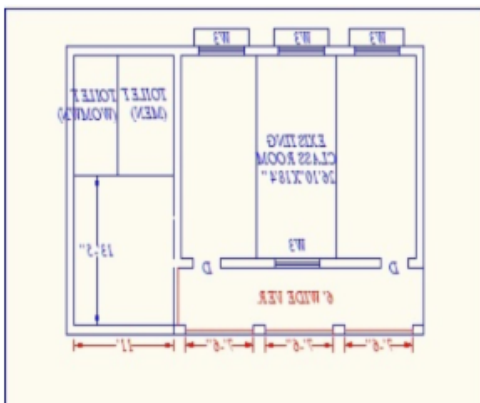

Nazri Naksha

Google Map View

Polling Station Building Front View

Polling Station Front View

Cad View

Key MAP View